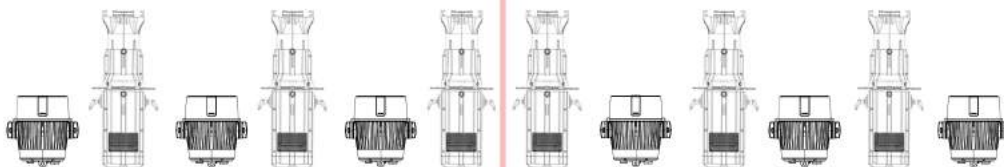

VS VS VS VS VS VS VS VS VS VS VS VS VS VS VS VS

VS VS VS VS VS VS VS VS VS VS VS VS VS VS VS VS VS

VS VS VS VS VS VS VS VS VS VS VS VS VS VS VS VS VS

VS VS VS VS VS VS VS VS VS VS VS VS VS VS VS VS VS

VS VS 11 1 12 2 13 3 4 14 5 15 6 16 VS VS

Zaal verlichting dmx adress: 51.

Toneel verlichting dmx adress: 52.

Standaard geen dimmers, dimmers op aanvraag.

Alle Led armaturen zijn aan te sturen als dimmer kanaal.